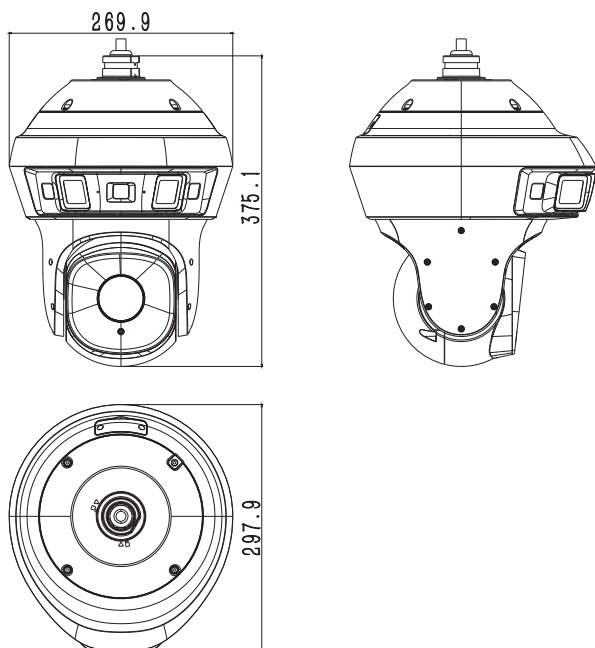

DIMENSIONS (Unit: mm)

ACCESSORIES

DF20Y
Wall Mount

OPTIONAL

DISTRIBUTED BY

Tiandy Technologies Co.,Ltd.

Email: sales@tiandy.com

Tel: +86-22-58596065

Website: en.tiandy.com

Fax: +86-22-58596048