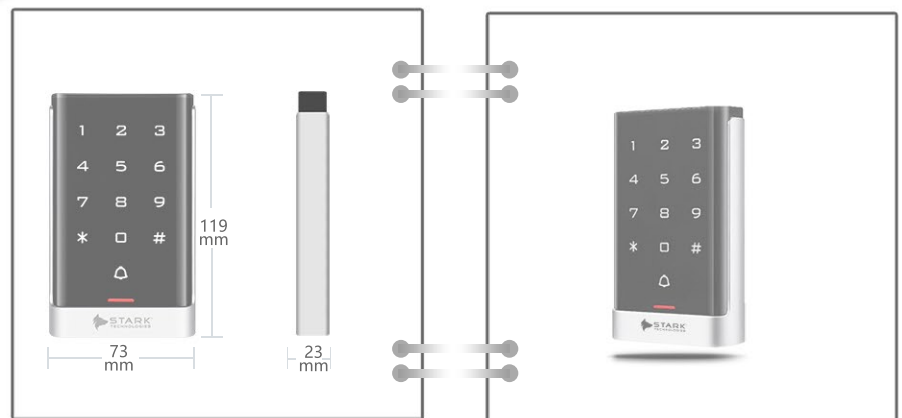

Specifications

Waterproof degree: IP68

Static electricity: $\leq 30\text{mA}$

Ambient temperature: $-45^{\circ}\text{C}\sim 60^{\circ}\text{C}$

Electric lock output: $\leq 3\text{A}$

Short-circuit Protect: $\leq 100\mu\text{S}$

Dimensions: 119*73*23mm

Card type: EM

Working voltage: $\text{DC}12\text{V}\pm 10\%$

Reading Range: 2-5cm

Humidity: 10% to 90% RH

Door Opening Time: 0-99s(Adjustable)

Product feature

- ◆ Wifi Support, Works with Tuya Colud App.
- ◆ Waterproof IP68
- ◆ Metal case, anti-vandal
- ◆ WG interface: WG26 Input/output Doorbell support and interface:bottom and circuit segregate,any doorbell can be connected
- ◆ Multi-function standalone access controller and reader, WG26 Input / output
- ◆ Capacity: 2000cards/codes
- ◆ Three accesses: card, pin,card+pin