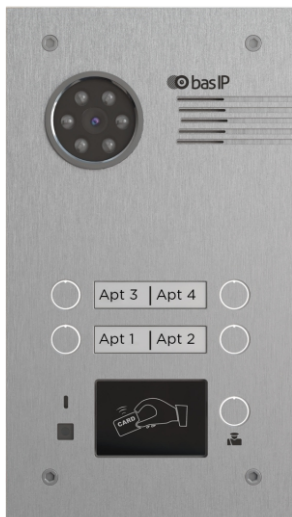

OUTDOOR PANEL

BA-04BD

EAN: 5060514912904 (SILVER)

BAS-IP BA-04BD is 4-button panel incorporating cutting-edge technical features and stunning design. The BA-04BD supports contactless cards, the new **BAS-IP UKEY** application, as well as has a built-in camera, which provides video output in 720p resolution.

This panel is exceptionally durable, for its protection class is IP65.

SILVER

Main features

- Panel type: Multi button.
- Display: No.
- Camera: 1/4", adjustable camera angle by 15°.
- Angle: 80° horizontal x 52° vertical.
- Resolution: 1 Mp.
- Output video: 720p (1280 × 720), H.264 Main Profile.
- Night backlight: 6 LEDs.
- Light sensitivity: 0,01 Lux.
- Protection class: IP65.
- Working temperature: -40 — +65 °C.
- Power consumption: 5,5 W, in standby — 2,5 W.
- Power supply: +12 V DC, PoE.
- Body: Metallic.
- Colors: Silver.
- Dimensions for installation: 142 × 245 × 60 mm.
- Size of the panel: 155 × 270 × 50 mm.
- Installation: Flush, surface with BR-BA bracket.

Functionality

- **Interface:** Multi-language graphical and WEB interface.
- **Lock opening:**
 - By means of a monitor
 - By an access card
 - From the BAS-IP Intercom application
 - From the BAS-IP UKEY application
 - From API
- **Access Control:** Multi format reader with UKEY technology support.
- **ACS Integration:** Wiegand-26+ output.
- **Shortcut buttons:** 4 mechanical call buttons.
- **Authentication:** Separate password for settings, WEB - interface and RTSP stream.
- **Talking mode:** Full duplex.
- **Additionally:**
 - Software Link support
 - SIP P2P
 - Built-in relay
 - Open API